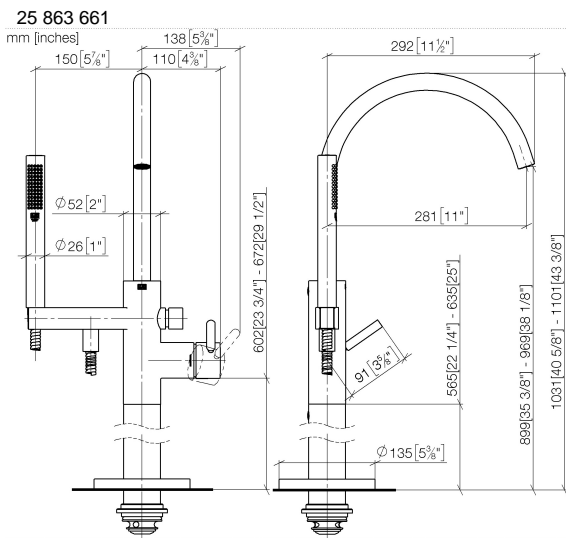

Single-lever bath mixer with stand pipe for free-standing assembly with hand shower set - Brushed Platinum

TARA

25 863 661

Fits: TARA, META

- spout: circular, air-enriched flow
- max. flow 19.5 l/min at 3 bar flow pressure
- Hand shower: COMPACT RAIN, max. flow rate 6.8 l/min (at 3 bar)
- bar-type hand shower with anti-scale system
- pivotable spout 360°
- 281mm projection
- wall bracket
- automatic bath/shower diverter
- total height 1031 - 1101 mm
- stand pipe height 565 - 635 mm
- height up to aerator 899 – 969 mm
- slide-on rosettes Ø 135 mm
- metal shower hose 1250mm with integrated anti-twist protection
- WRAS 2001027

Required miscellaneous

- Concealed floor mounting -**
- max. recess depth 150 mm
 - min. recess depth 80 mm

35 945 970 90

Single-lever bath mixer with stand pipe for free-standing assembly with hand shower set - Brushed Platinum

TARA

Flow rate chart

Certificates

IAPMO_4976 (5). Belgaqua_19_77_27. WRAS_2001027. LGA_29727.

Single-lever bath mixer with stand pipe for free-standing assembly with hand shower set - Brushed Platinum

TARA