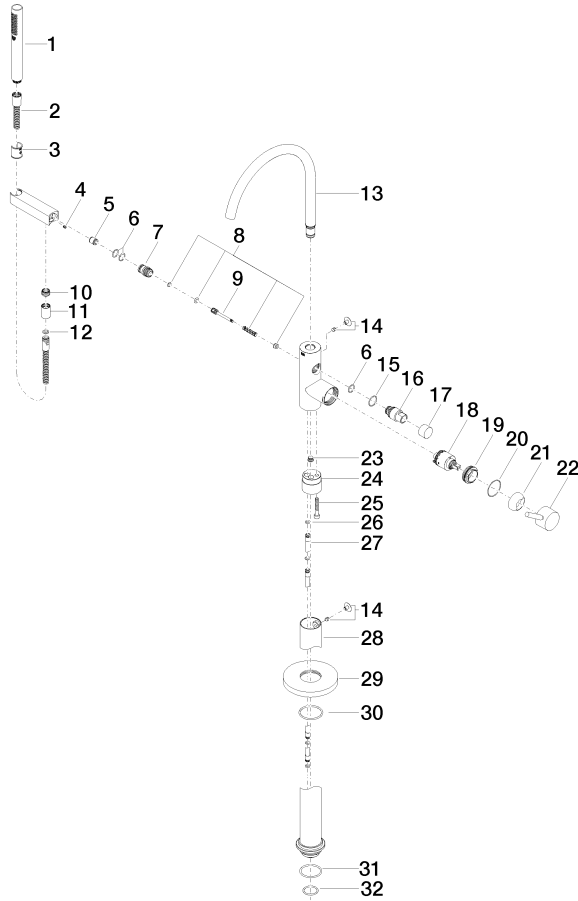

Single-lever bath mixer with stand pipe for free-standing assembly with hand shower set - Brushed Platinum

TARA

25 863 661

Single-lever bath mixer with stand pipe for free-standing assembly with hand shower set - Brushed Platinum

TARA

25 863 661

Spare parts list

No.	Item Number	Name	Quantity used	Delivery time
1	90 12 11 140 30-06	shower	1	10
2	90 30 02 072 00-06	Metal shower hose 1/2" x 3/8" x 1250 mm - Brushed Platinum	1	10
3	09 18 40 118 90	sleeve	1	2
4	09 31 11 058 90	pin	1	2
5	90 23 01 141 00 90	back-flow preventer	1	2
6	90 14 10 010 00 90	seal	3	2
7	09 24 03 153 20-06	nipple	1	60
8	90 16 02 023 00 90	spring	1	2
9	09 31 09 102 20-06	pull-rod	1	-
Spare part can no longer be ordered, please order the replacement item				
10	09 24 03 069 90	nipple	1	2
11	90 21 02 069 00-06	cover	1	10
12	90 14 20 026 00 90	seal	1	2
13	90 28 22 327 01-06	spout	1	10
14	04 31 20 036 00 90	plug	2	2
15	09 14 10 112 90	seal	1	2
16	09 21 34 081 20-06	nipple	1	10
17	09 20 88 002-06	handle	1	10
18	90 15 05 039 00 90	cartridge	1	2
19	09 24 04 298 90	nut	1	2
20	09 14 10 037 90	seal	1	2
21	09 28 30 036-06	cover	1	10
22	90 20 66 005 00-06	handle	1	10
23	04 31 20 039 11 90	plug	1	2
24	09 24 03 152 20-06	adaptor	1	-
Spare part can no longer be ordered, please order the replacement item				
25	09 30 30 111 90	screw	1	2
26	09 14 10 139 90	seal	2	2
27	04 28 22 025 00 90	connection	2	2
28	04 28 22 030 00-06	pipe	1	10
29	09 27 88 007-06	rosette	1	10
30	90 14 10 129 00 90	seal	1	2
31	09 14 10 084 90	seal	1	2
32	09 14 10 018 90	seal	1	2